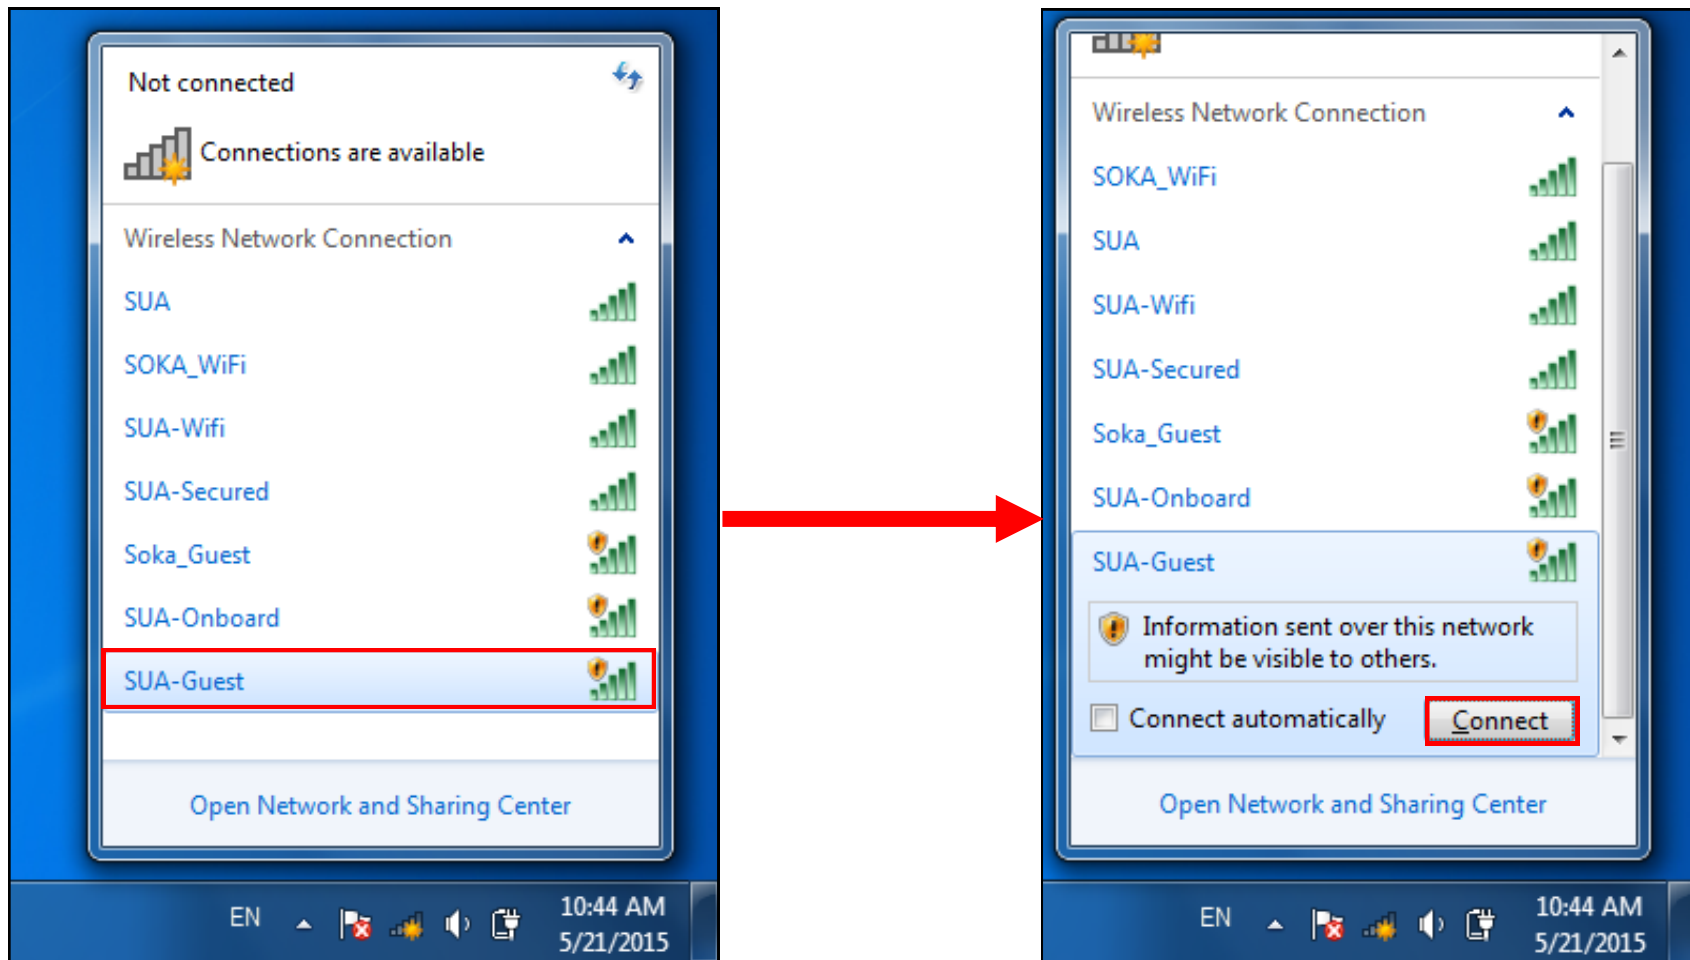

SUA-Guest (Windows 7 Professional SP1) (IE 9)

1) Click on the WiFi icon

SUA-Guest (Windows 7 Professional SP1) (IE 9)

2) Click "SUA-Guest" and then click "Connect"

SUA-Guest (Windows 7 Professional SP1) (IE 9)

3) Once connected open your web browser

SUA-Guest (Windows 7 Professional SP1) (IE 9)

4) After you open your web browser, you will be redirected to the following page

The screenshot shows a web browser window with the following content:

- Address Bar:** `https://arubacp.soka.edu/guest/registration-base-page.php?switch_url=https://1.1.1.1/login.html`
- Page Title:** `https://arubacp.soka.edu/guest/regist...`
- Logo:** SOKA UNIVERSITY OF AMERICA
- Text:** "Please complete the form below to gain access to the network."
- Form Fields:**
 - * Your Name:** Text input field. Below it: "Please enter your full name."
 - * Email Address:** Text input field. Below it: "Please enter your email address. This will become your username to log into the network."
 - * Confirm:** A checkbox labeled "I accept the [terms of use](#)".
- Buttons:** A green "Register" button.
- Text:** "* required field" and "Already have an account? [Sign In](#)".
- Footer:** "Powered by Aruba Networks" and "© Soka University of America, 1 University Drive, Aliso Viejo, CA 92656. 949-480-4000 info@soka.edu".