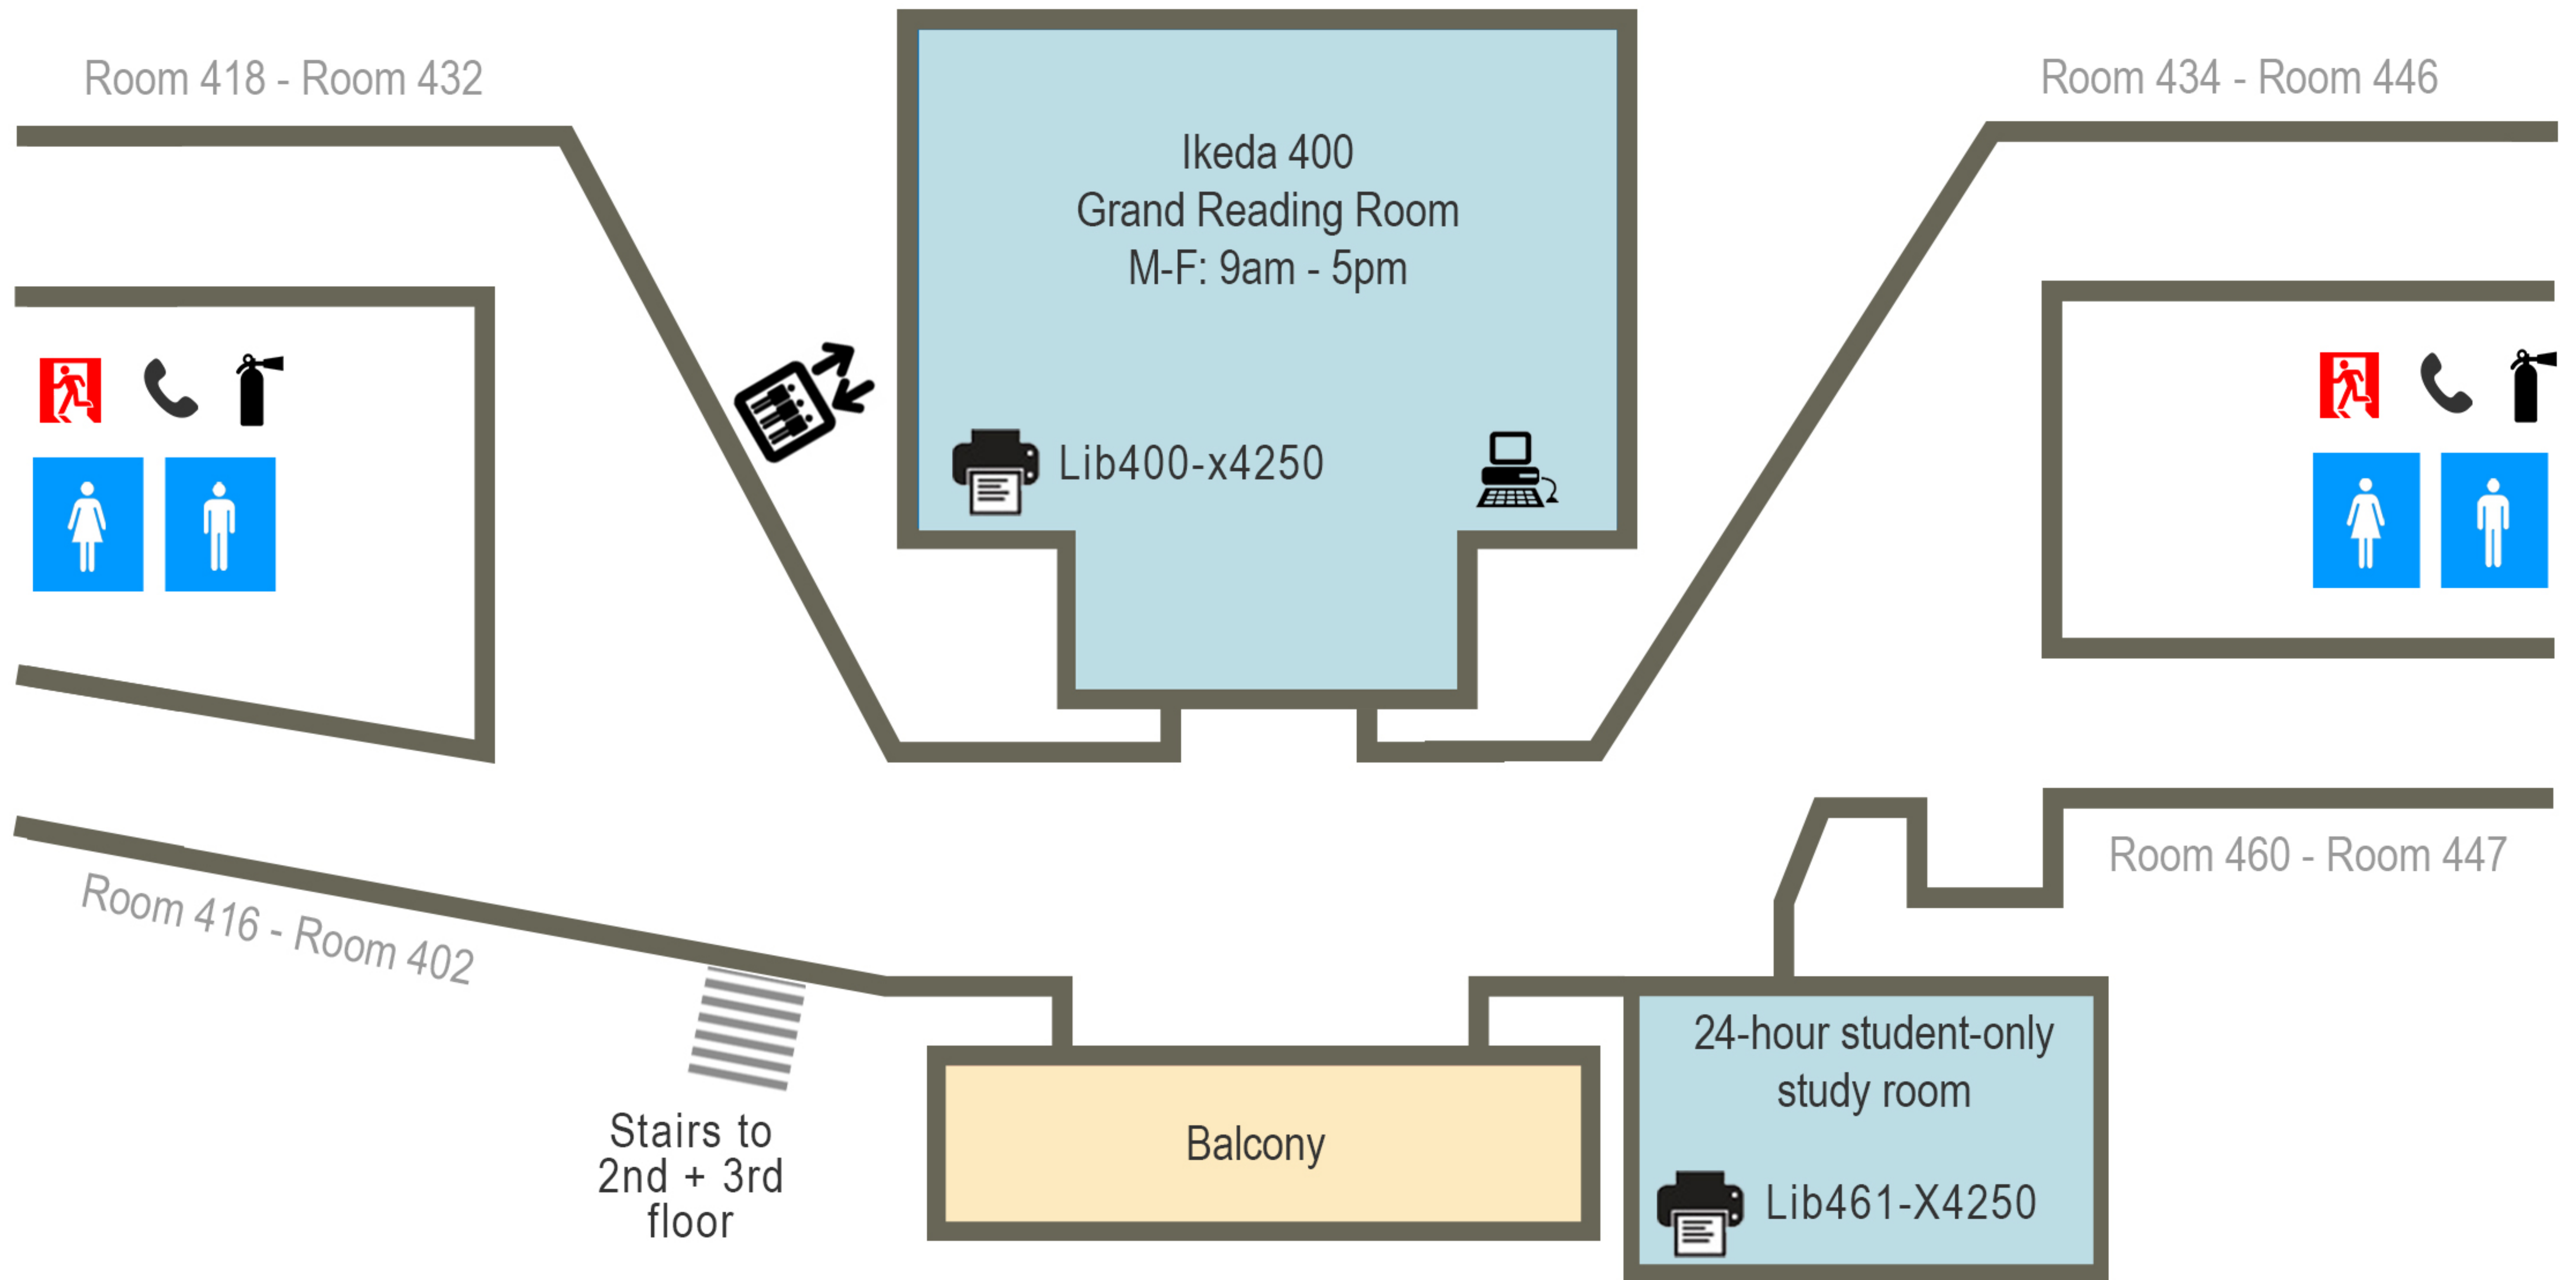

Ikeda Library 4th Floor

To Gandhi Hall

To IT/ Writing Center

Emergency Exit:
Alarm will sound

Phone

Fire Extinguish-

Stairs

Elevator