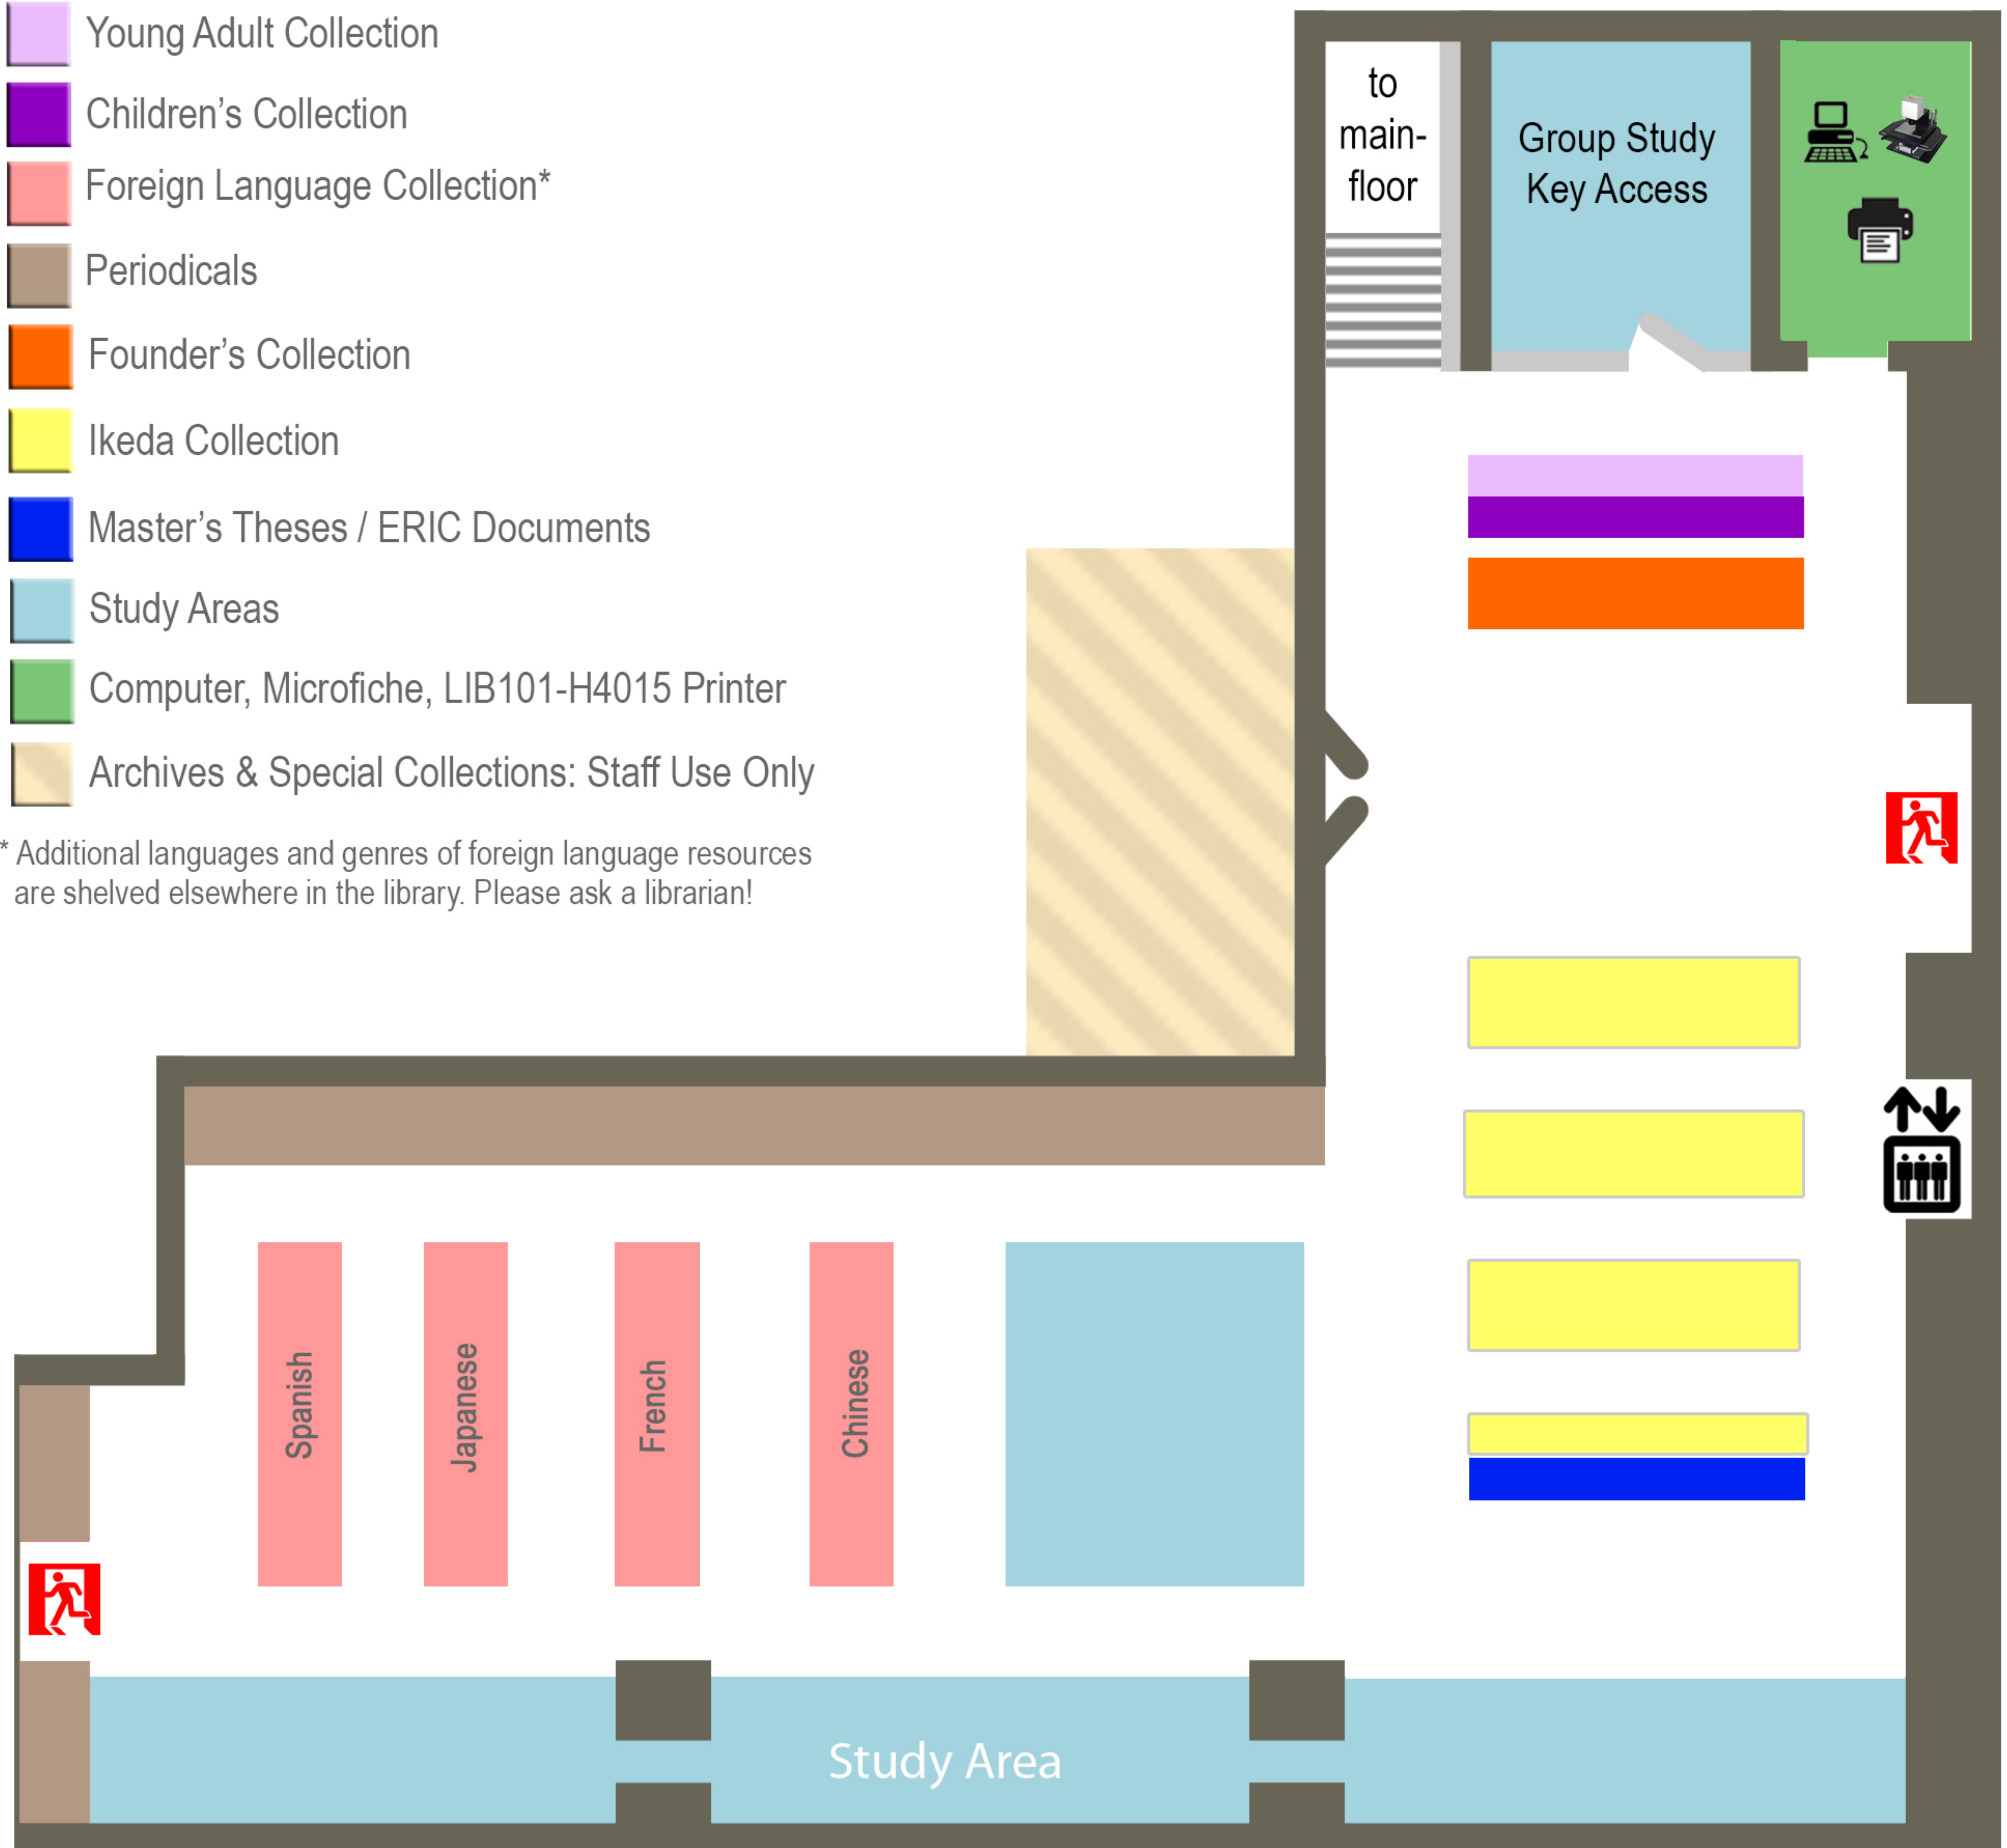

Ikeda Library 1st Floor (downstairs)

To Gandhi Hall

To IT/ Writing Center

-  Young Adult Collection
-  Children's Collection
-  Foreign Language Collection*
-  Periodicals
-  Founder's Collection
-  Ikeda Collection
-  Master's Theses / ERIC Documents
-  Study Areas
-  Computer, Microfiche, LIB101-H4015 Printer
-  Archives & Special Collections: Staff Use Only

* Additional languages and genres of foreign language resources are shelved elsewhere in the library. Please ask a librarian!

Emergency Exit:
Alarm will sound

Stairs

Elevator

Library Hours Student Hours: Mon - Fri: 8am - 10pm, Saturday: Noon - 5pm, Sunday: Noon - 10pm Public Hours: Mon - Fri: 9am - 5pm, Weekends: Closed

Ikeda Library hours vary by the academic calendar. For current information, please visit www.ikedalibrary.soka.edu or call 949-480-4105.